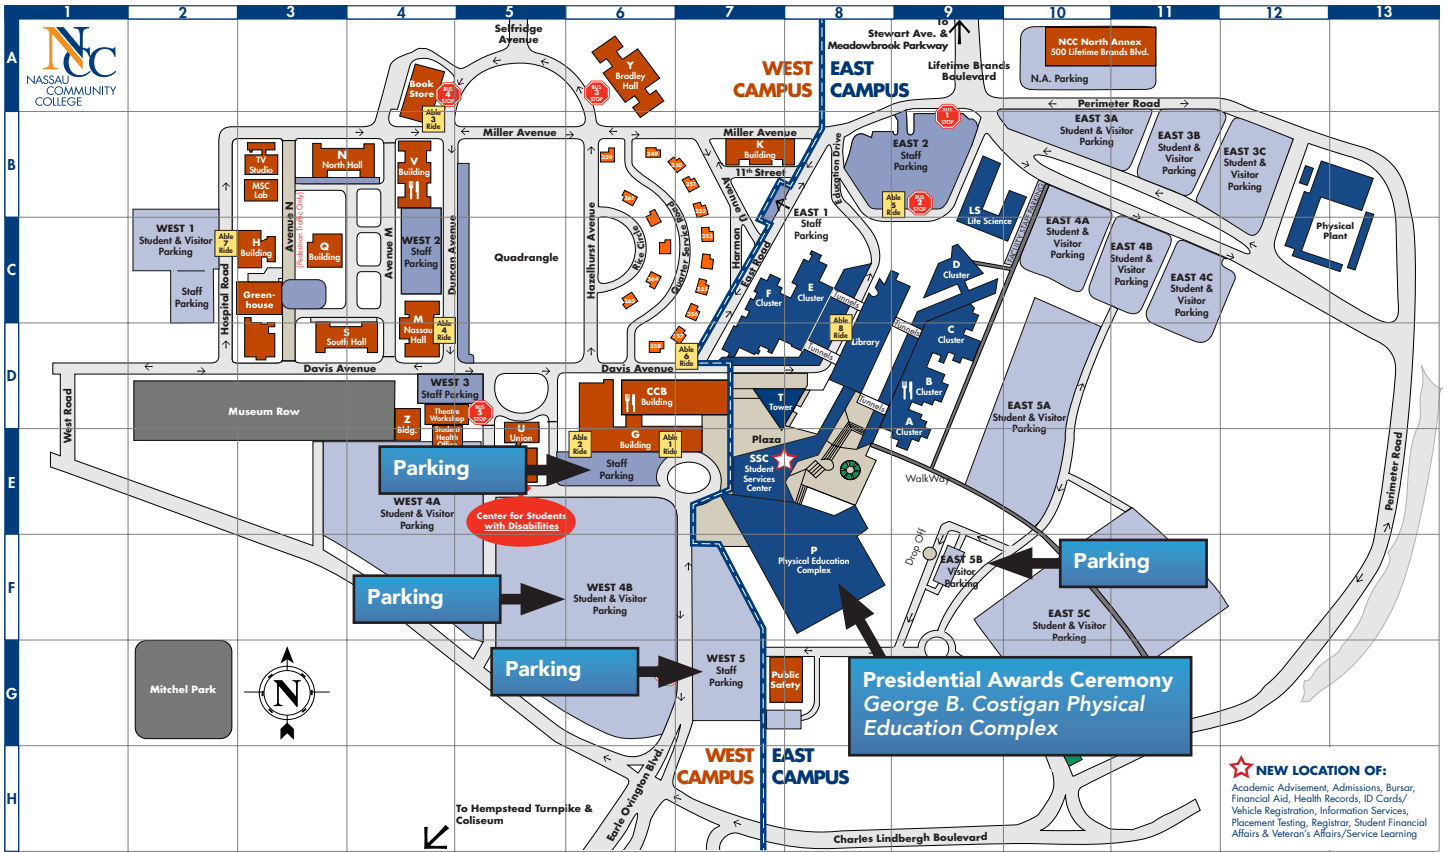

DIRECTIONS: Enter the campus at Earle Ovington Blvd.

PARKING INSTRUCTIONS: Vehicle Registration enforcement will be suspended in lot West 4B and Faculty/Staff enforcement in G Lot. However, we will still be enforcing handicapped, roadways, safety zones, and fire hydrants in those areas.